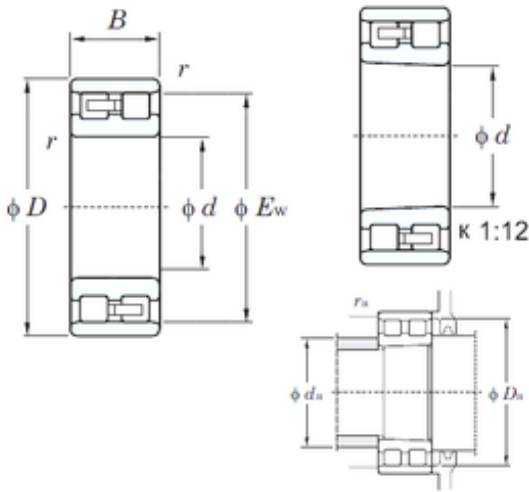

Machinery Parts Co., Ltd.

NN3028 KOYO Double-row cylindrical roller bearings

Bearing No. NN3028

Size	140x210x53 mm
Bore Diameter	140 mm
Outer Diameter	210 mm
Width	53 mm
d	140 mm
D	210 mm
Ew	192 mm
B	53 mm
C	53 mm
r min.	2 mm
da min.	149 mm
Da min	194 mm
Da max.	201 mm
ra max.	2 mm
Weight	6,41 Kg
Basic dynamic load rating (C)	297 kN
Basic static load rating (C0)	516 kN
(Grease) Lubrication Speed	2700 r/min
Bearing No.	NN3028
r(min)	2
Cr	372
C0r	516
Cu	61.5
Grease lub.	2700
Oil lub.	3300

NN3028 Bearing 2D drawings and 3D CAD models

Machinery Parts Co., Ltd.

Fw	-
da(min)	149
da(max)	-
db(min)	-
Da(max)	201
Da(min)	194
ra(max)	2
(Refer.)Mass(kg)	6.41