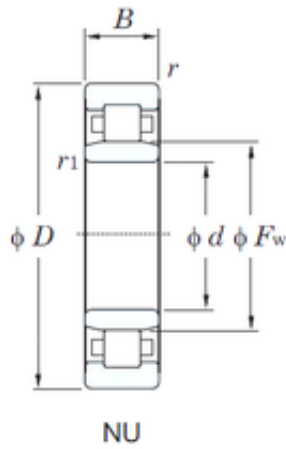

Machinery Parts Co., Ltd.

NU2238 KOYO Single-row cylindrical roller bearings

Bearing No. NU2238

Size	190x340x92 mm
Bore Diameter	190 mm
Outer Diameter	340 mm
Width	92 mm
d	190 mm
Fw	231 mm
D	340 mm
B	92 mm
C	92 mm
r min.	4 mm
r1 min.	4 mm
Weight	37.0 Kg
Basic dynamic load rating (C)	828 kN
Basic static load rating (C0)	1290 kN
(Grease) Lubrication Speed	1500 r/min
Bearing No.	NU2238
r(min)	4
r1(min)	4
Cr	1040
C0r	1290
Cu	146
Grease lub.	1500
Oil lub.	2000
Ew	-
d1	-

NU2238 Bearing 2D drawings and 3D CAD models

Machinery Parts Co., Ltd.

B1	-
B2	-
da(min)	-
db(min)	206
db(max)	227
dc(min)	-
dd(min)	-
Da(max)	324
Db(max)	-
Db(min)	-
ra(max)	3
rb(max)	3
(Refer.)Mass(kg)	37.0