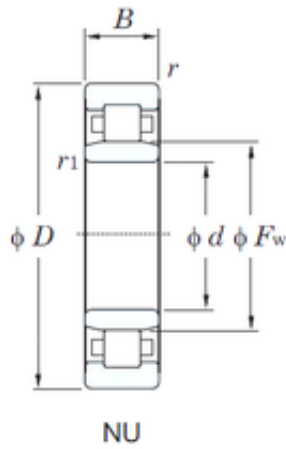

Machinery Parts Co., Ltd.

NU2234R KOYO Single-row cylindrical roller bearings

Bearing No. NU2234R

Size	170x310x86 mm
Bore Diameter	170 mm
Outer Diameter	310 mm
Width	86 mm
d	170 mm
Fw	205 mm
D	310 mm
B	86 mm
C	86 mm
r min.	4 mm
r1 min.	4 mm
Weight	29.2 Kg
Basic dynamic load rating (C)	967 kN
Basic static load rating (C0)	1410 kN
(Grease) Lubrication Speed	1700 r/min
Bearing No.	NU2234R
r(min)	4
r1(min)	4
Cr	1210
C0r	1410
Cu	166
Grease lub.	1700
Oil lub.	2200
Ew	-
d1	-

NU2234R Bearing 2D drawings and 3D CAD models

Machinery Parts Co., Ltd.

B1	-
B2	-
da(min)	-
db(min)	186
db(max)	204
dc(min)	-
dd(min)	-
Da(max)	294
Db(max)	-
Db(min)	-
ra(max)	3
rb(max)	3
(Refer.)Mass(kg)	29.2