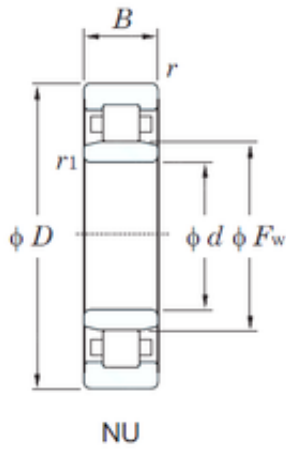

## NU224R KOYO Single-row cylindrical roller bearings

Bearing No. NU224R

Size	120x215x40 mm
Bore Diameter	120 mm
Outer Diameter	215 mm
Width	40 mm
d	120 mm
Fw	143.5 mm
D	215 mm
B	40 mm
C	40 mm
r min.	2.1 mm
r1 min.	2.1 mm
Weight	5.85 Kg
Basic dynamic load rating (C)	336 kN
Basic static load rating (C0)	421 kN
(Grease) Lubrication Speed	2800 r/min
Bearing No.	NU224R
r(min)	2.1
r1(min)	2.1
Cr	419
C0r	421
Cu	57.6
Grease lub.	2800
Oil lub.	3400
Ew	-
d1	-