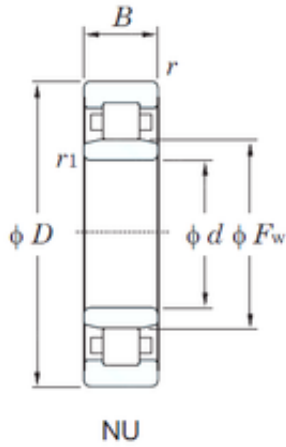

## NU2320R KOYO Single-row cylindrical roller bearings

Bearing No. NU2320R

Size	100x215x73 mm
Bore Diameter	100 mm
Outer Diameter	215 mm
Width	73 mm
d	100 mm
Fw	127.5 mm
D	215 mm
B	73 mm
C	73 mm
r min.	3 mm
r1 min.	3 mm
Weight	12.1 Kg
Basic dynamic load rating (C)	570 kN
Basic static load rating (C0)	717 kN
(Grease) Lubrication Speed	2400 r/min
Bearing No.	NU2320R
r(min)	3
r1(min)	3
Cr	713
C0r	717
Cu	94.7
Grease lub.	2400
Oil lub.	3600
Ew	-
d1	-

NU2320R Bearing 2D drawings and 3D CAD models