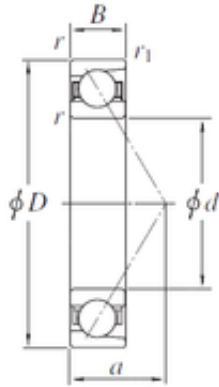

## 7028 KOYO Single-row, matched pair angular contact ball bearings

Bearing No. 7028

Size	140x210x33 mm
Bore Diameter	140 mm
Outer Diameter	210 mm
Width	33 mm
d	140 mm
D	210 mm
B	33 mm
C	33 mm
Angle ( ° )	30 °
a	67 mm
r min.	2 mm
r1 min.	1 mm
da min.	150 mm
Da max.	200 mm
ra max.	2 mm
Weight	3,64 Kg
Basic dynamic load rating (C)	120 kN
Basic static load rating (C0)	133 kN
(Grease) Lubrication Speed	3300 r/min