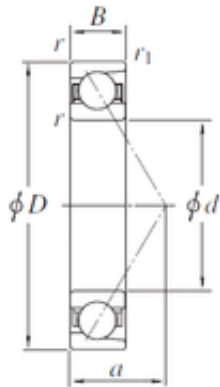

Machinery Parts Co., Ltd.

7224 KOYO Single-row, matched pair angular contact ball bearings

Bearing No. 7224

Size	120x215x40 mm
Bore Diameter	120 mm
Outer Diameter	215 mm
Width	40 mm
d	120 mm
D	215 mm
B	40 mm
C	40 mm
Angle (°)	30 °
a	68,5 mm
r min.	2,1 mm
r1 min.	1,1 mm
da min.	132 mm
Da max.	203 mm
ra max.	2 mm
Weight	5,49 Kg
Basic dynamic load rating (C)	174 kN
Basic static load rating (C0)	166 kN
(Grease) Lubrication Speed	3400 r/min

7224 Bearing 2D drawings and 3D CAD models