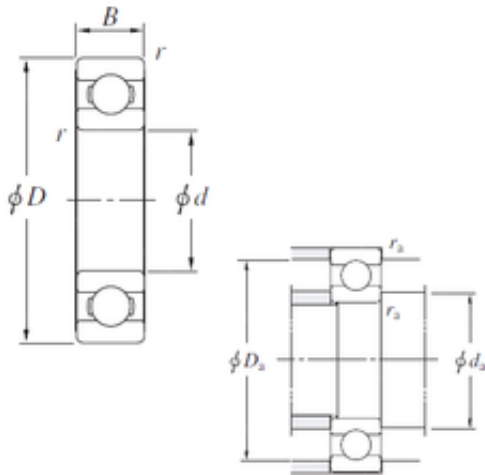

## SB9063 KOYO Single-row deep groove ball bearings

Bearing No. SB9063

Size	450x630x75 mm
Bore Diameter	450 mm
Outer Diameter	630 mm
Width	75 mm
d	450 mm
D	630 mm
B	75 mm
r min.	4 mm
da min.	466 mm
Da max.	614 mm
ra max.	3 mm
Weight	72 Kg
Basic dynamic load rating (C)	407 kN
Basic static load rating (C0)	711 kN

SB9063 Bearing 2D drawings and 3D CAD models