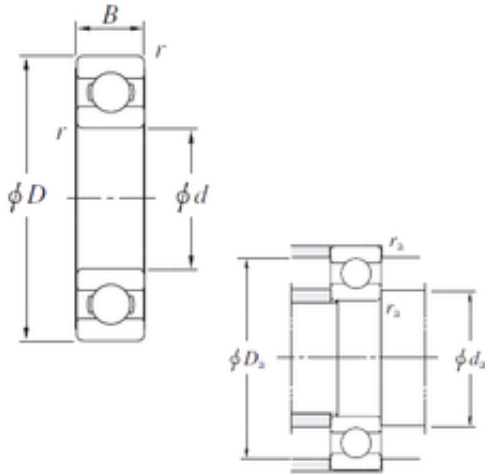

Machinery Parts Co., Ltd.

6884 Bearing 2D drawings and 3D CAD models

6884 KOYO Single-row deep groove ball bearings

Bearing No. 6884

Size	420x520x46 mm
Bore Diameter	420 mm
Outer Diameter	520 mm
Width	46 mm
d	420 mm
D	520 mm
B	46 mm
C	46 mm
r min.	2,1 mm
da min.	431 mm
Da max.	509 mm
ra max.	2 mm
Weight	21,5 Kg
Basic dynamic load rating (C)	253 kN
Basic static load rating (C0)	389 kN
(Grease) Lubrication Speed	860 r/min
(Oil) Lubrication Speed	1000 r/min
Bearing No.	6884
r(min)	2.1
Cr	316
C0r	389
Cu	9.25
f0	16.1
Grease lub.	860
Oil lub.	1000

Machinery Parts Co., Ltd.

da(min)	431
Da(max)	509
ra(max)	2
(Refer.)Mass(kg)	21.5