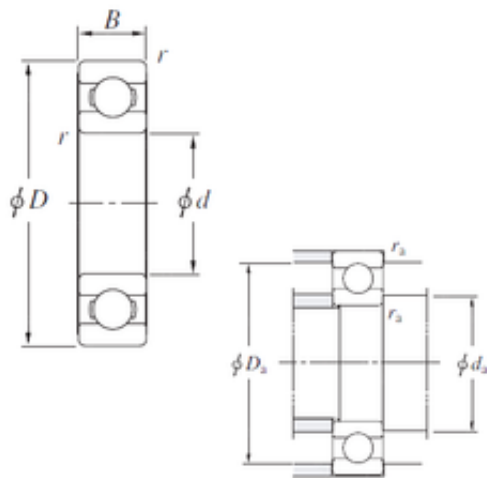

Machinery Parts Co., Ltd.

6234 KOYO Single-row deep groove ball bearings

Bearing No. 6234

Size	170x310x52 mm
Bore Diameter	170 mm
Outer Diameter	310 mm
Width	52 mm
d	170 mm
D	310 mm
B	52 mm
C	52 mm
r min.	4 mm
da min.	186 mm
Da max.	294 mm
ra max.	3 mm
Weight	17,5 Kg
Basic dynamic load rating (C)	212 kN
Basic static load rating (C0)	223 kN
(Grease) Lubrication Speed	1900 r/min
(Oil) Lubrication Speed	2300 r/min
Bearing No.	6234
r(min)	4
Cr	265
C0r	223
Cu	11.1
f0	15.3
Grease lub.	1900
Oil lub.	2300

6234 Bearing 2D drawings and 3D CAD models

Machinery Parts Co., Ltd.

da(min)	186
Da(max)	294
ra(max)	3
(Refer.)Mass(kg)	17.5